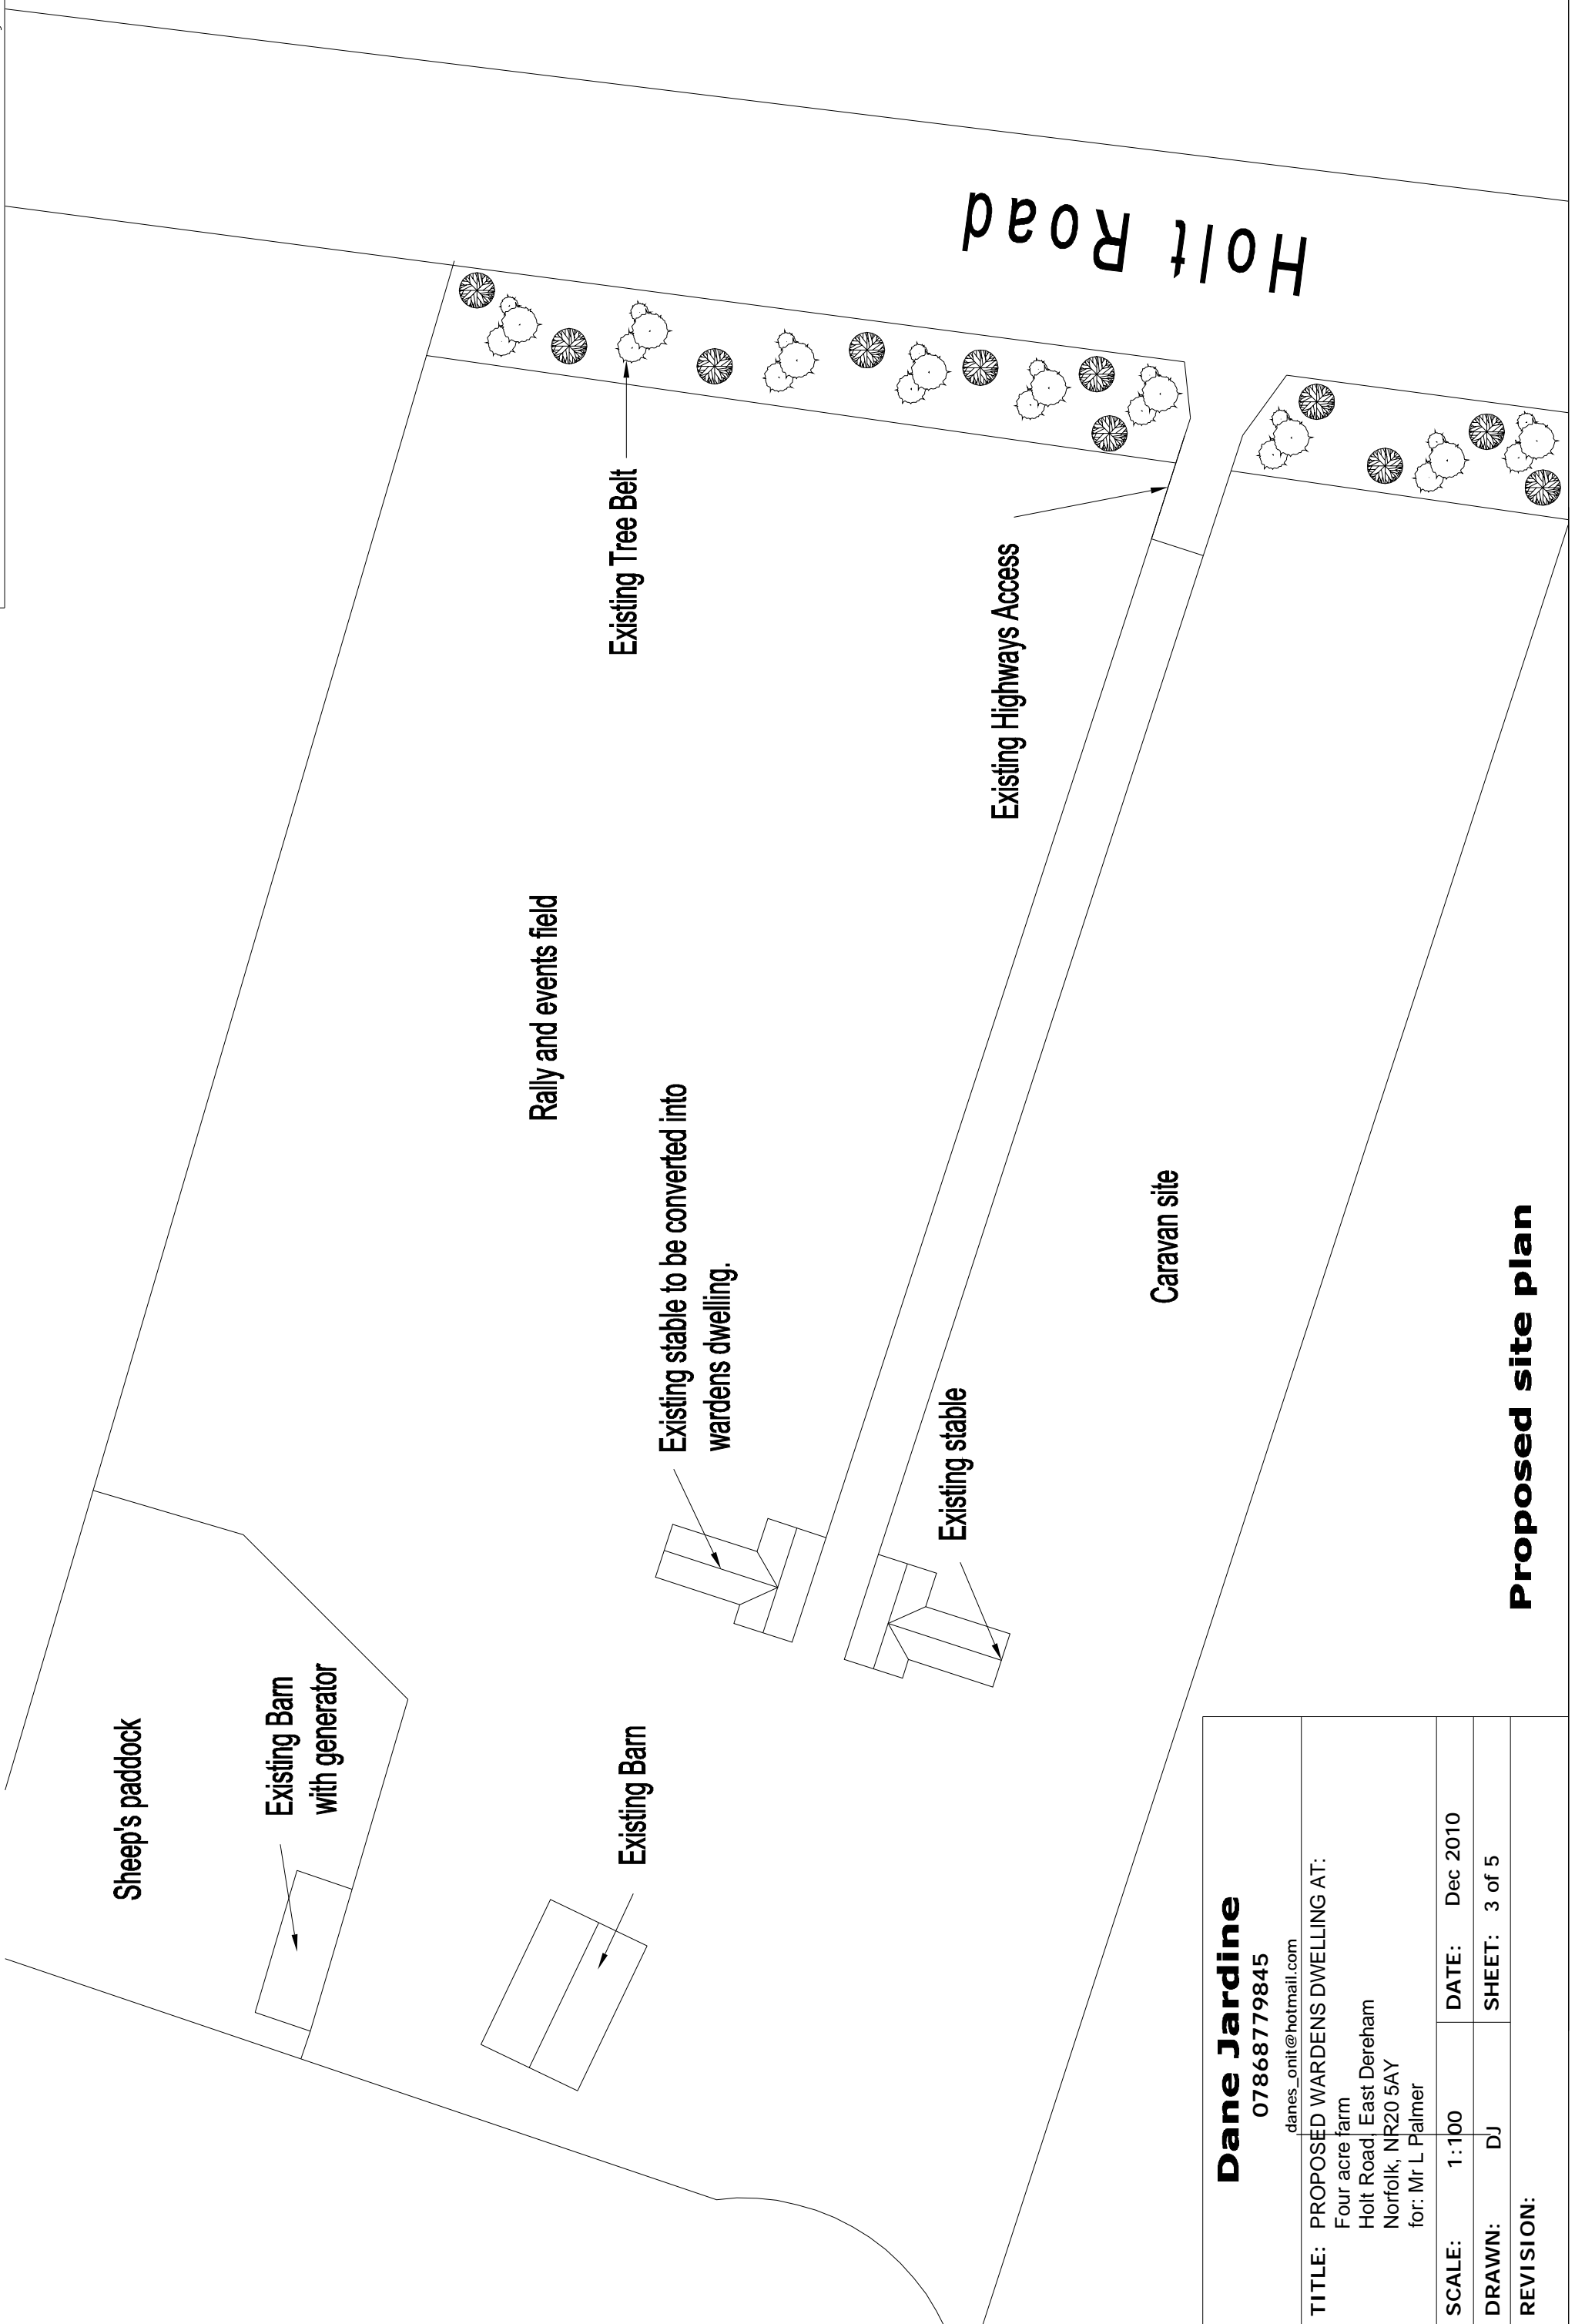

References:

Proposed site plan

Dane Jardine 07868779845 danes_onit@hotmail.com	
TITLE: PROPOSED WARDENS DWELLING AT: Four acre farm Holt Road, East Dereham Norfolk, NR20 5AY for: Mr L Palmer	
SCALE: 1:100	DATE: Dec 2010
DRAWN: DJ	SHEET: 3 of 5
REVISION:	